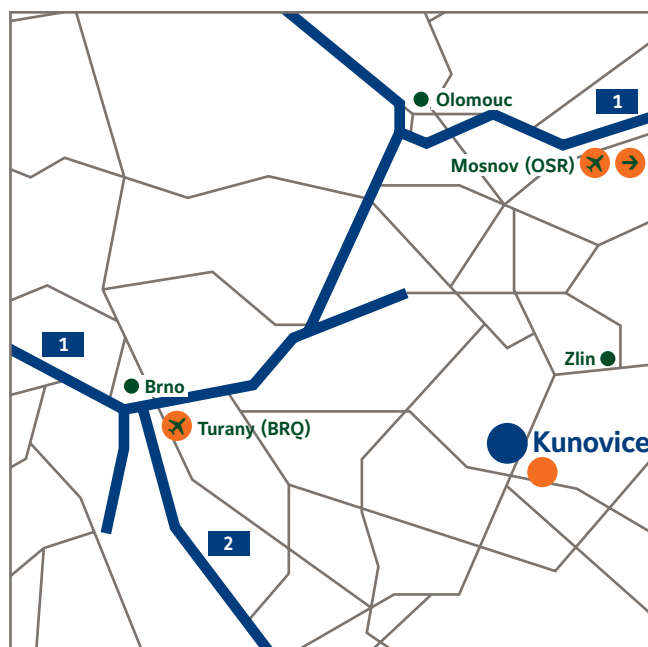

The way to Meister Moravia s.r.o.

Meister Moravia s.r.o.

Na Záhonech 1086
68604 Kunovice | Czech Republic
Telefon +42.572.419-071

49° 02' 43" N
17° 27' 10" E

How to reach Meister Moravia conveniently from any direction:

By car

From Prague:

Use the highway D1, direction BRNO. Behind the town BRNO continue direction OLOMOUC till the exit 210. Take the main road E 50 direction UHERSKE HRADISTE. From UH. Hradiste continue to the town Kunovice, where you must turn to the right, direction airport.

From Vienna:

Use the highway D4, direction BRATISLAVA (Slovak republic), in Bratislava continue on the highway D2 direction BRNO (Czech republic). After crossing the Czech border by the town Breclav turn to the right, take the main road E 55, direction HODONIN, Uh. HRADISTE. In KUNOVICE town turn to the left, direction airport.

By rail

From Prague:

Direction Brno or Olomouc, then to the destination Stare Mesto by Uh. Hradiste. From there preferably by taxi (7km)

From Vienna:

Direction Brno (Czech republic) and then to the destination Stare Mesto by Uh. Hradiste. From there preferably by taxi (7km)

By air

To the Prague airport, then 300 km by car to the town Kunovice.

To the Vienna airport, then 180 km by car to the town Kunovice.

Have a safe trip.