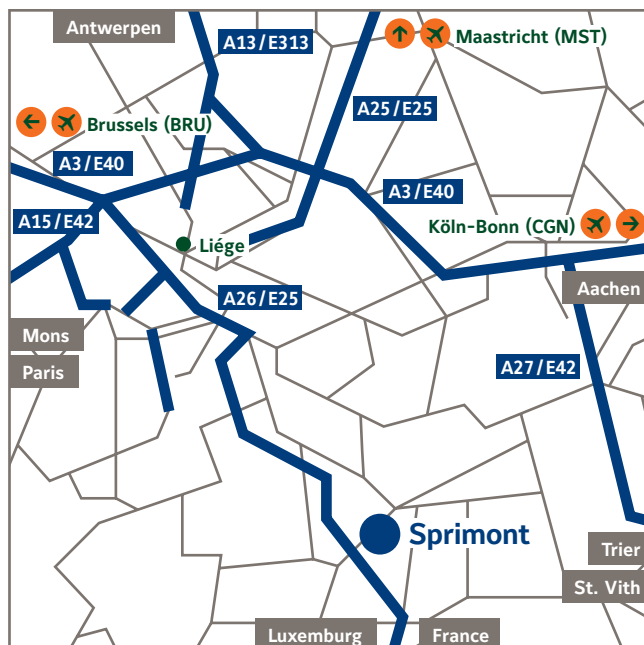

The way to Meister Coordination Center S.A.

Meister Coordination Center S.A.

Rue de la Légende 32 D
4141 Sprimont | Belgium
Téléphone +33.4.36 00-270

50° 31' 02" N
05° 42' 21" E

How to reach Meister Coordination Center S.A. conveniently from any direction:

By car

Sprimont lies near the A26/E25 Highway from Liège to Luxemburg/France

Coming from North or South:

Leave the E25 at exit #45 (Sprimont) and follow direction Theux

Turn on the right road behind the Aldi Shop (Entrée B)

Turn right twice into Rue de la Légende

Meister Coordination Center is located at the end of this street

Coming from Germany:

Leave the E42 at exit #7 (Theux) and follow direction Theux Drive through Theux and follow direction Louveigné/Sprimont/Liège on N62

After approx 1 km behind the traffic light, turn on the left into Rue de la Légende (Entrée B)

Turn right twice into Rue de la Légende

Meister Coordination Center is located at the end of this street

By Train