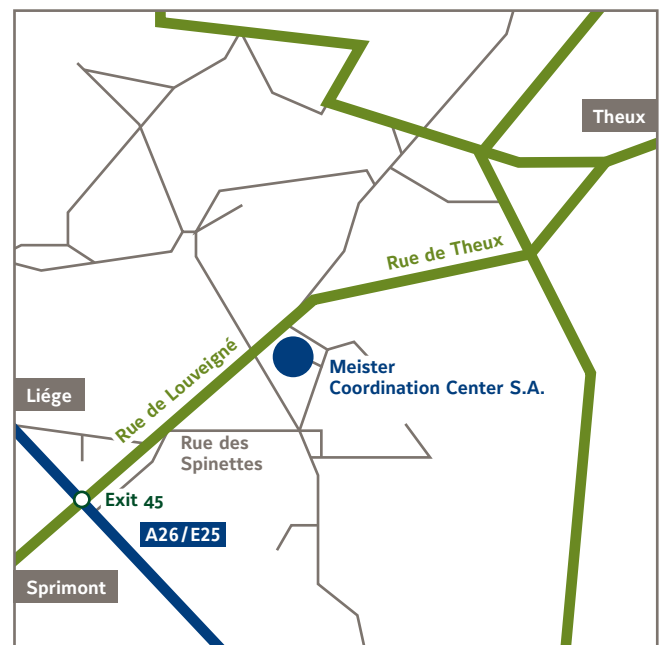

The way to Meister Coordination Center S.A.

Meister Coordination Center S.A.

Rue de la Légende 32 D
4141 Sprimont | Belgium
Téléphone +33.4.36 00-270

50° 31' 02" N
05° 42' 21" E

How to reach Meister Coordination Center S.A. conveniently from any direction:

By car

Sprimont lies near the A26/E25 Highway from Liège to Luxemburg/France

Coming from North or South:

Leave the E25 at exit #45 (Sprimont) and follow direction Theux

Turn on the right road behind the Aldi Shop (Entrée B)

Turn right twice into Rue de la Légende

Meister Coordination Center is located at the end of this street

Coming from Germany:

Leave the E42 at exit #7 (Theux) and follow direction Theux Drive through Theux and follow direction Louveigné/Sprimont/Liège on N62

After approx 1 km behind the traffic light, turn on the left into Rue de la Légende (Entrée B)

Turn right twice into Rue de la Légende

Meister Coordination Center is located at the end of this street

By Train