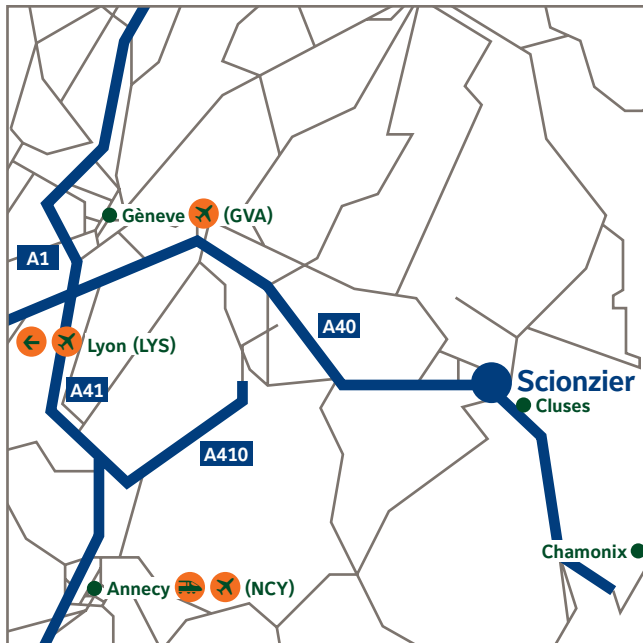

The way to Meister France s.a.s.

Meister France s.a.s.

Rue César Vuarchex 780
74950 Scionzier | France
Téléphone +33.450.98 0-307

46° 04' 12" N
06° 33' 06" E

How to reach Meister France conveniently from any direction:

By car

Scionzier lies near the A40 Highway Geneva – Chamonix – Milan, which is also re-called from just a few months A41

Coming from Geneva, Lyon:

Leave the A40 (A41) Highway at exit #18 (Scionzier, Cluses La Sardagne)

After the toll take the fourth exit from the first roundabout, Meister is at the end of the lane in front of the VW station

Coming from Italy:

Leave the A40 (A41) highway at exit #19 (Cluses)

Follow direction Cluses centre

At Turn around follow direction Bonneville

Turn right following direction A40 (A41)

After the toll take the fourth exit from the first roundabout,

Meister is at the end of the lane in front of the VW station

By train

To Anancy Station or Geneva Station: from there preferably by taxi

By air

Leaving Geneva Airport, by renting car:

follow direction France

After the border cross, take A40 (A41) direction Chamonix Mont-Blanc

Follow instructions by car here above

Leaving Lyon St Exupéry Airport, by renting car:

follow direction Geneva

Follow instructions by car here above

Have a safe trip!