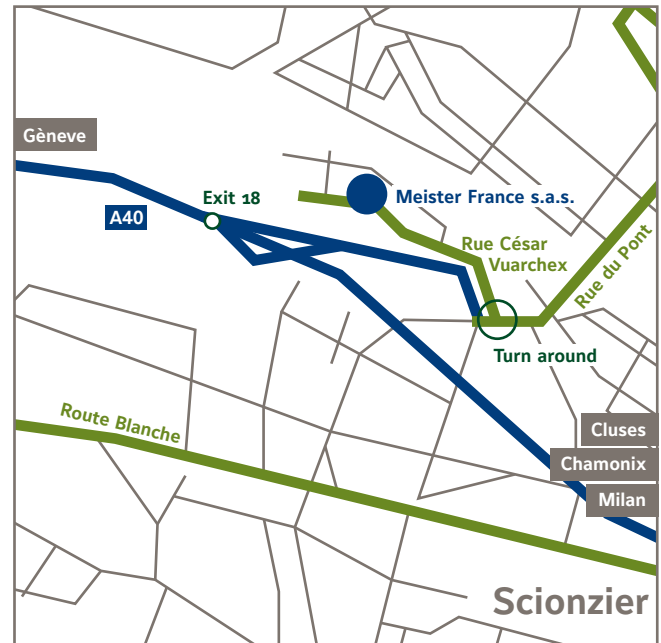

The way to Meister France s.a.s.

Meister France s.a.s.

Rue César Vuarchex 780
74950 Scionzier | France
Téléphone +33.450.98 0-307

46° 04' 12" N
06° 33' 06" E

How to reach Meister France conveniently from any direction:

By car

Scionzier lies near the A40 Highway Geneva – Chamonix – Milan, which is also re-called from just a few months A41

Coming from Geneva, Lyon:

Leave the A40 (A41) Highway at exit #18 (Scionzier, Cluses La Sardagne)

After the toll take the fourth exit from the first roundabout, Meister is at the end of the lane in front of the VW station

Coming from Italy:

Leave the A40 (A41) highway at exit #19 (Cluses)

Follow direction Cluses centre

At Turn around follow direction Bonneville

Turn right following direction A40 (A41)

After the toll take the fourth exit from the first roundabout,

Meister is at the end of the lane in front of the VW station

By train

To Anancy Station or Geneva Station: from there preferably by taxi

By air

Leaving Geneva Airport, by renting car:

follow direction France

After the border cross, take A40 (A41) direction Chamonix Mont-Blanc

Follow instructions by car here above

Leaving Lyon St Exupéry Airport, by renting car:

follow direction Geneva

Follow instructions by car here above

Have a safe trip!