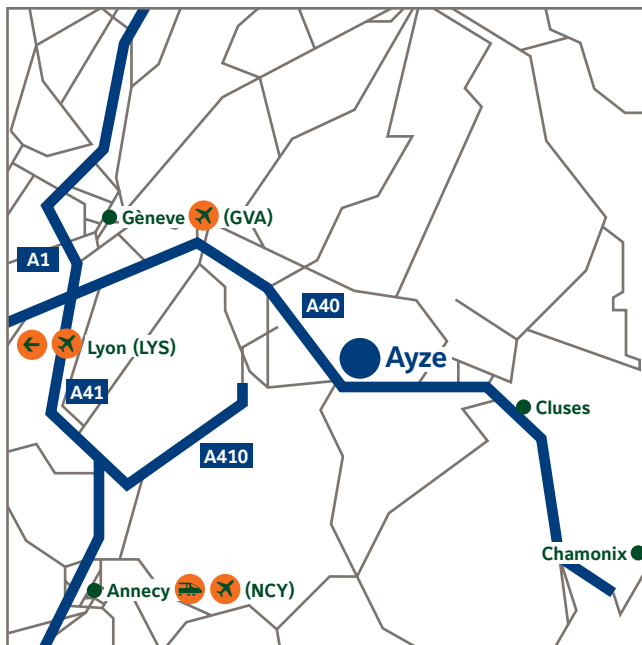

The way to Poppe + Potthoff Bonneville s.a.s.

Poppe + Potthoff Bonneville s.a.s.

106, Rue du Bouchet
74130 AYZE | France
Tel +33.(0)4 50.97 04-07

46° 04' 37" N
06° 25' 22" E

How to reach Poppe + Potthoff Bonneville s.a.s. conveniently from any direction:

By car

From Geneva, take the motorway A1 (France)
Then follow the motorway A40 (direction Chamonix Mont-Blanc), which is also re-called from just a few months A41
Take the "new" exit No. 17 – Bonneville East and drive over the bridge
Keep the round not left side and follow Bonneville Center sign
Here you are!

By rail

From Geneva, station named "Les Eaux Vives"
Destination Bonneville Station
About 1 hour trip
We'll be pleased to pick you at the station

By air

Geneva Airport (International Geneva Airport)
Rent a car at the airport and take the motorway A40, (direction Chamonix Mont-Blanc), which is also re-called from just a few months A41
Take the "new" exit No. 17 – Bonneville East and drive over the bridge
Keep the round not left side and follow Bonneville Center sign
Here you are!