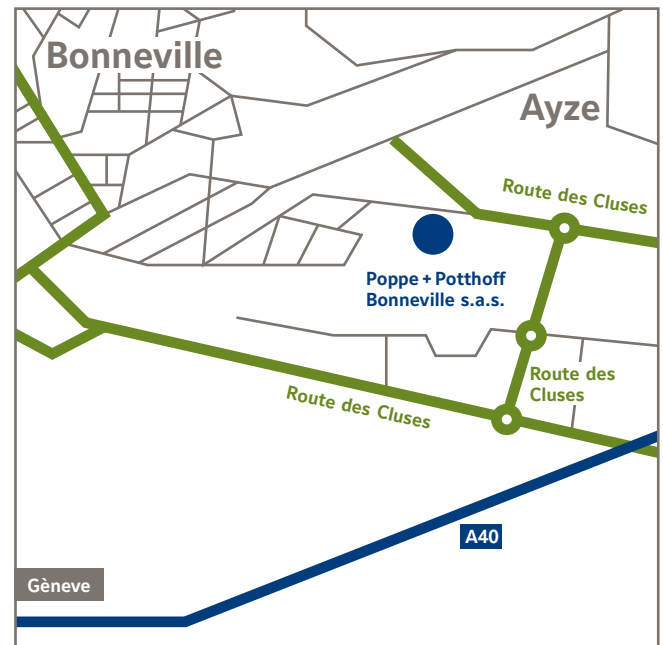

The way to Poppe + Potthoff Bonneville s.a.s.

Poppe + Potthoff Bonneville s.a.s.

106, Rue du Bouchet
74130 AYZE | France
Tel +33.(0)4 50.97 04-07

46° 04' 37" N
06° 25' 22" E

How to reach Poppe + Potthoff Bonneville s.a.s. conveniently from any direction:

By car

From Geneva, take the motorway A1 (France)
Then follow the motorway A40 (direction Chamonix Mont-Blanc), which is also re-called from just a few months A41
Take the "new" exit No. 17 – Bonneville East and drive over the bridge
Keep the round not left side and follow Bonneville Center sign
Here you are!

By rail

From Geneva, station named "Les Eaux Vives"
Destination Bonneville Station
About 1 hour trip
We'll be pleased to pick you at the station

By air

Geneva Airport (International Geneva Airport)
Rent a car at the airport and take the motorway A40, (direction Chamonix Mont-Blanc), which is also re-called from just a few months A41
Take the "new" exit No. 17 – Bonneville East and drive over the bridge
Keep the round not left side and follow Bonneville Center sign
Here you are!